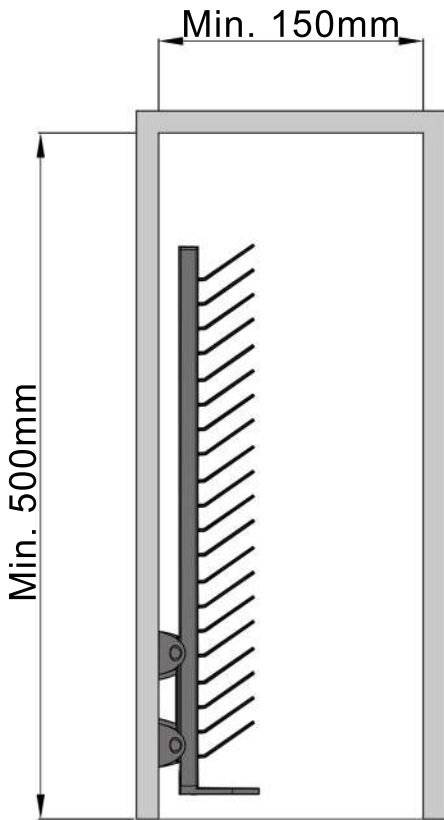

▶▶ Cabinet Size Requirements

See minimum cabinet width and depth below.

▶▶ Unit Installation

Drill holes based on the screw positions and affix the tie rack unit.
Note: This can be mounted to either left or right side of the cabinet.